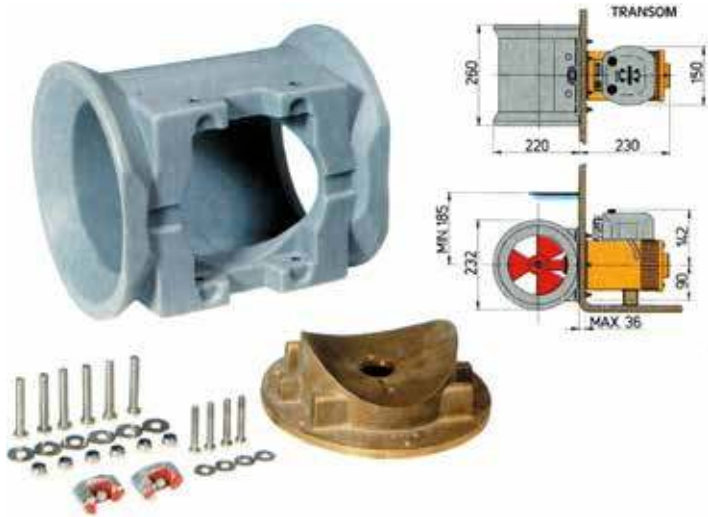

Stern Thruster Installation Kit

Transom mount bow propeller stern installation kit. The bow propeller has to be ordered separately.

Cod.	For Bow Prop	UM	€
4730125	Vetus 25	PCK	
4730155	Vetus 35/55	PCK	
4730195	Vetus 60/75/95	PCK	
4730196	Vetus 125/160	PCK