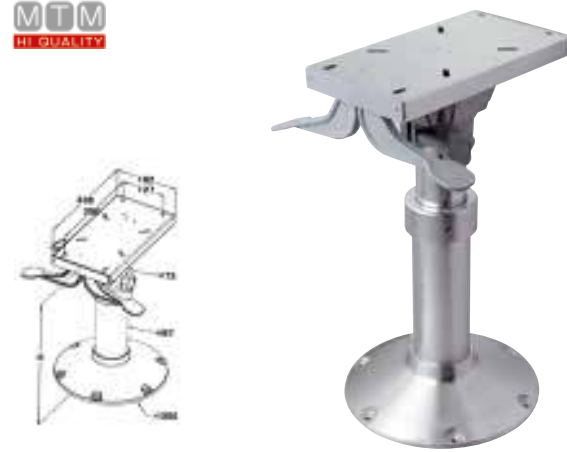

Ocean Gas-Power Adjustable Seat Pedestal

Anodized Aluminum Ocean Gas Power seat pedestal with gas height adjustment.
Swivel mount top and sliding system.
Elegant and very sturdy, universal mount for all seats.

Cod.	H mm	Base ø mm	UM	€
0846880	350<>470	300	PCS	
0846885	460<>635	300	PCS